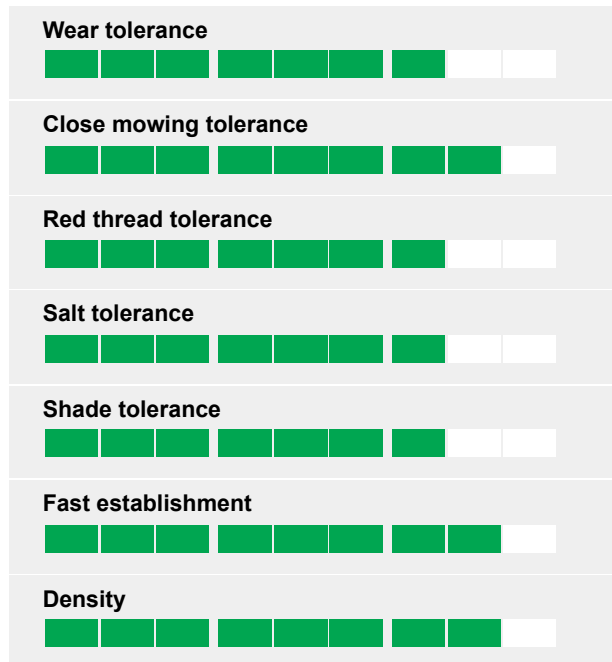

%	Cultivar	Species
35%	CLAUDINE	Perennial Rye
35%	CHARDIN	Perennial Rye
10%	ABSOLOM	Slender creepi
20%	SAROLEA	Slender creepi

Ratings

Sowing rate:
Overseeding rate:
Mowing height:

This mixture incorporating high quality turf type perennial ryegrass cultivars gives fast establishment, strong soil binding characteristics, fine dense appearance and high close mown wear tolerance. A versatile mix suitable for any close mown situation under wear.